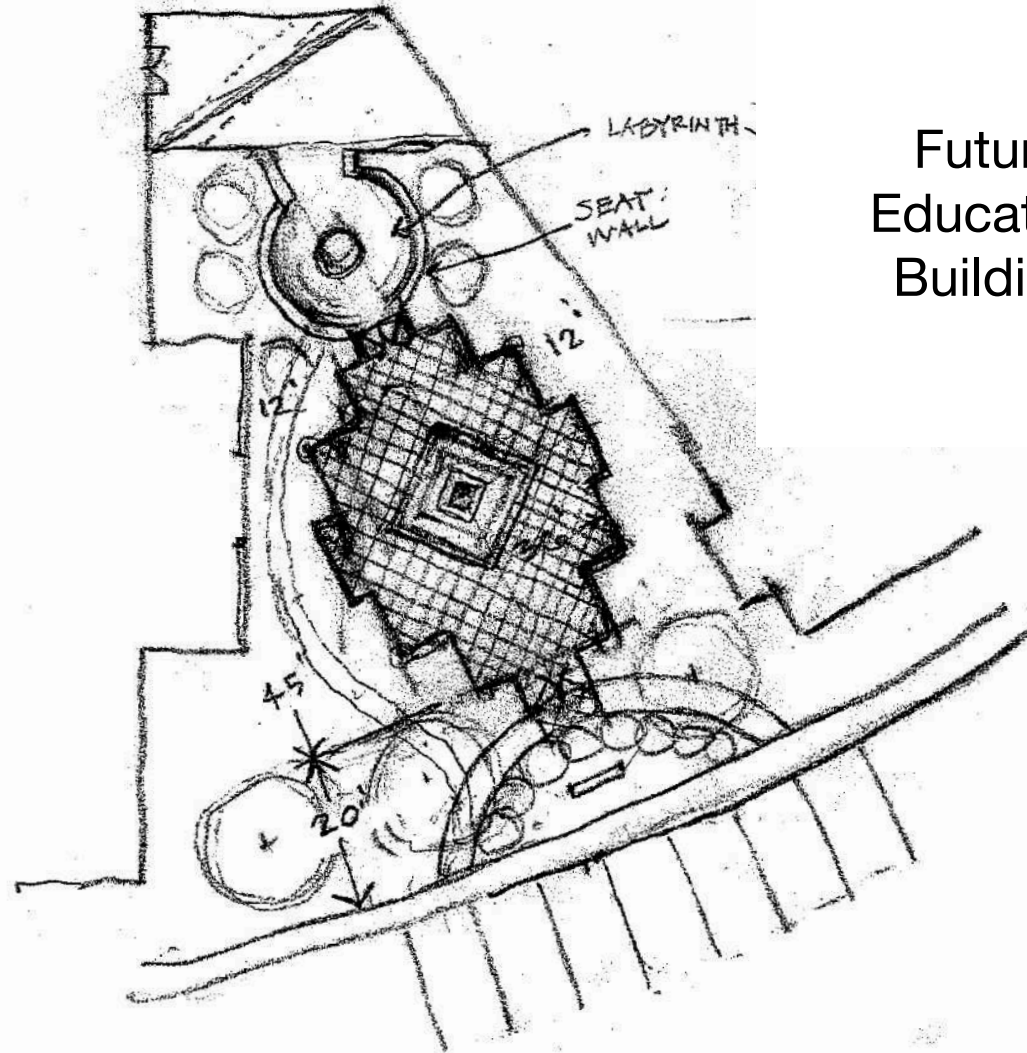

Prayer Garden & Columbarium

**Prayer
Garden**

Sanctuary

Columbarium

CARB.
SKETCH 2
2/25/2023

Prayer Garden & Columbarium

Sanctuary

Future
Education
Building

C.A.R.B.
SKETCH PLAN - COLUMBARIUM
2/25/23 1" = 24'

Church at Ross Bridge

• Prayer Garden & Columbarium •

To the south side of our sanctuary, we have plans for a **prayer garden** and **columbarium**. The **prayer garden** will be a reverent space of reflection and prayer, open to our church and community. The **columbarium** will have over 400 niches available for purchase to hold the ashes of our members and friends who choose to be in-urned. There will be a fountain feature in the center of the columbarium to remind us of our baptism in Christ, which is the basis for eternal resurrection hope for Christians. The columbarium will serve as a resting place at the church for all those who have served, supported and grown in our church during their time on earth.