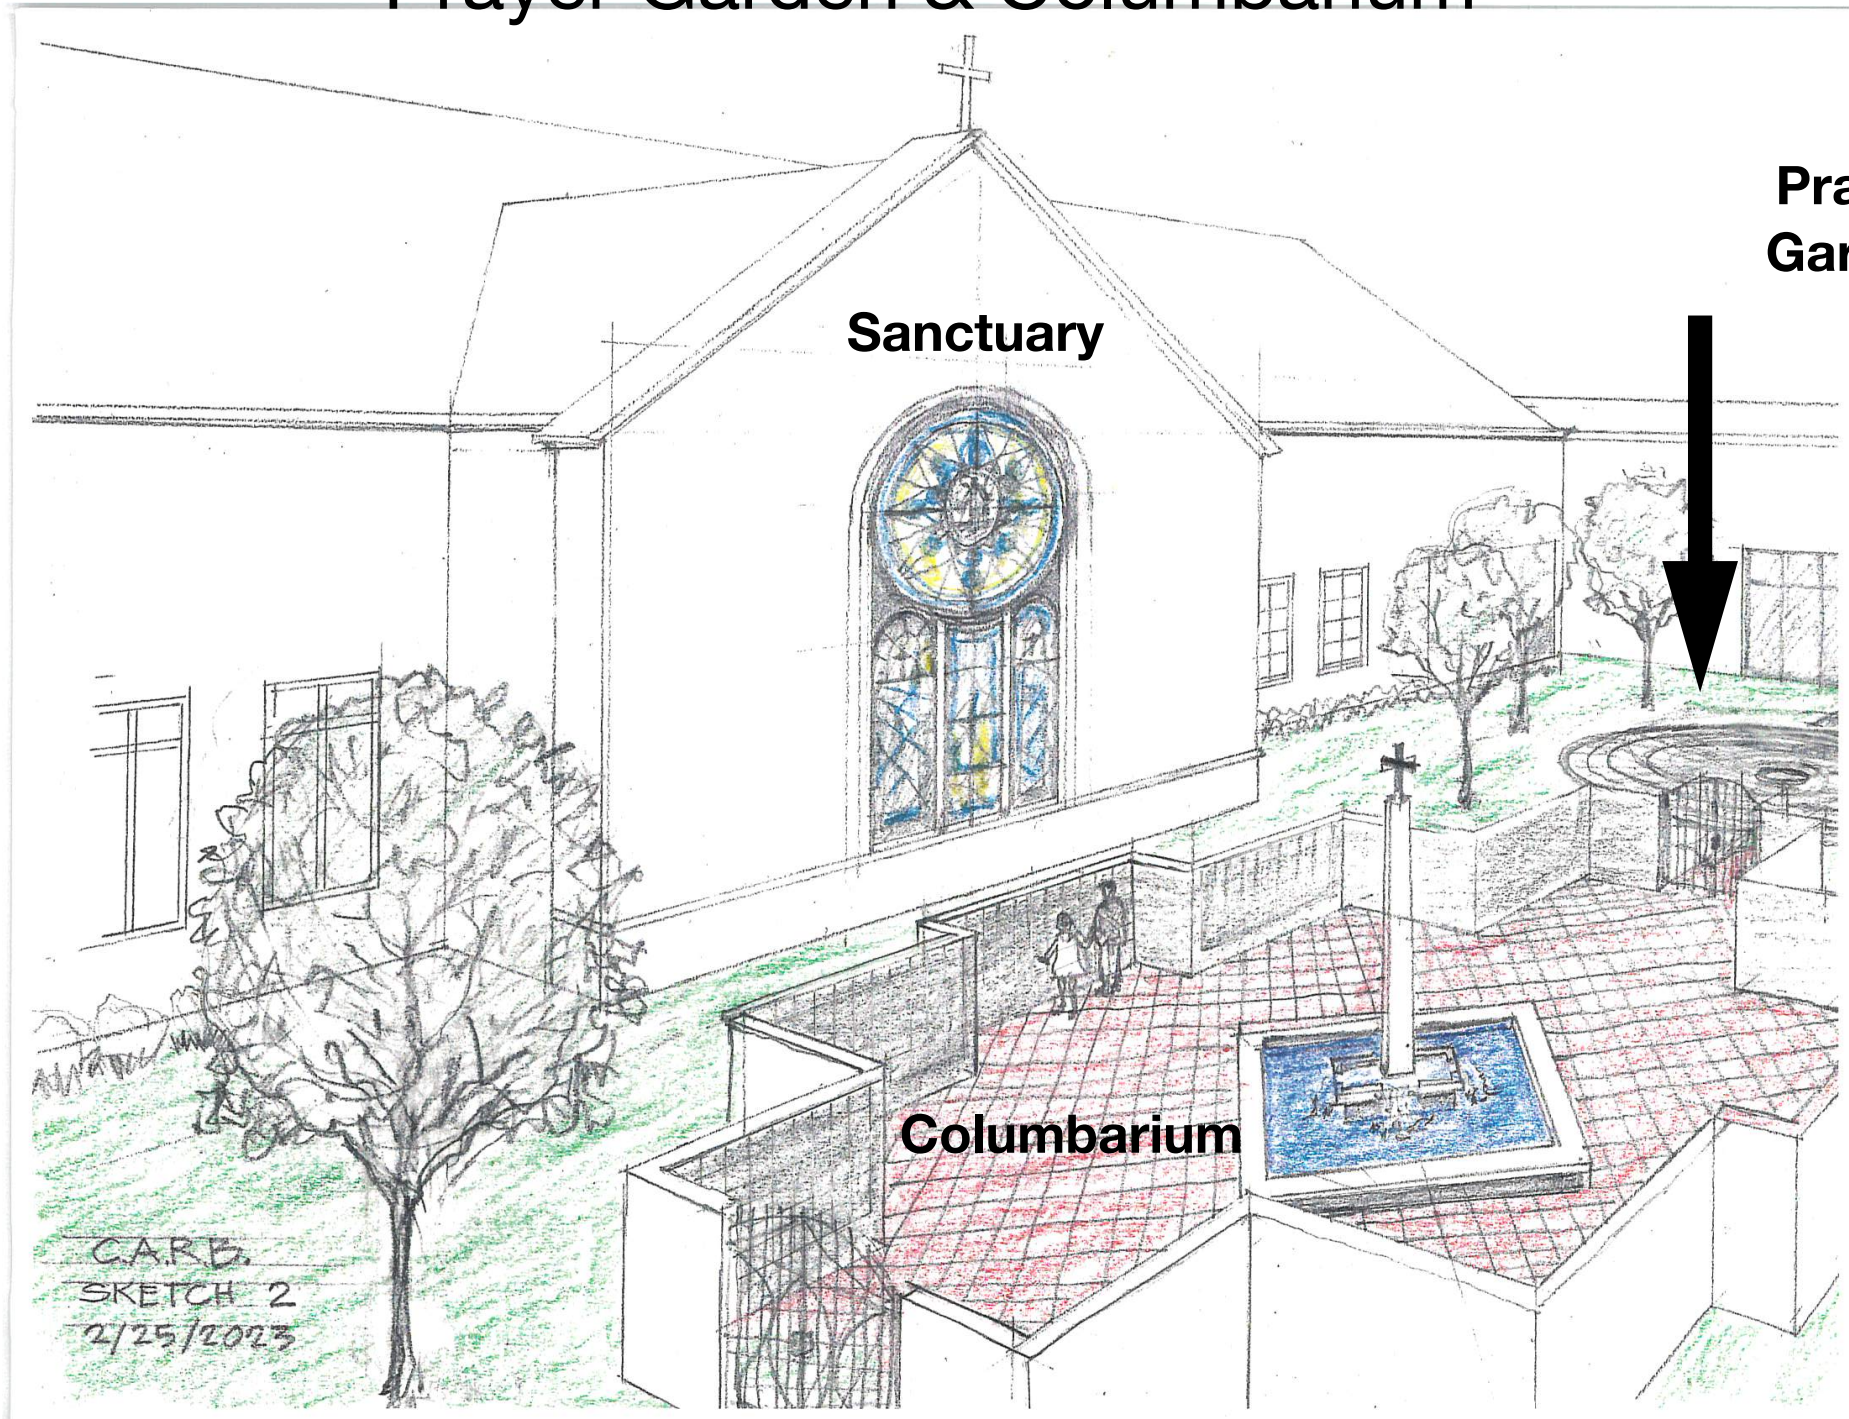

Prayer Garden & Columbarium

**Prayer
Garden**

Sanctuary

Columbarium

CARB.
SKETCH 2
2/25/2023

Prayer Garden & Columbarium

Sanctuary

Future
Education
Building

C.A.R.B.
SKETCH PLAN - COLUMBARIUM
2/25/23 1" = 24'

Church at Ross Bridge

• Prayer Garden & Columbarium •

To the south side of our sanctuary, we have plans for a **prayer garden** and **columbarium**. The **prayer garden** will be a reverent space of reflection and prayer, open to our church and community. The **columbarium** will have over 400 niches available for purchase to hold the ashes of our members and friends who choose to be in-urned. There will be a fountain feature in the center of the columbarium to remind us of our baptism in Christ, which is the basis for eternal resurrection hope for Christians. The columbarium will serve as a resting place at the church for all those who have served, supported and grown in our church during their time on earth.